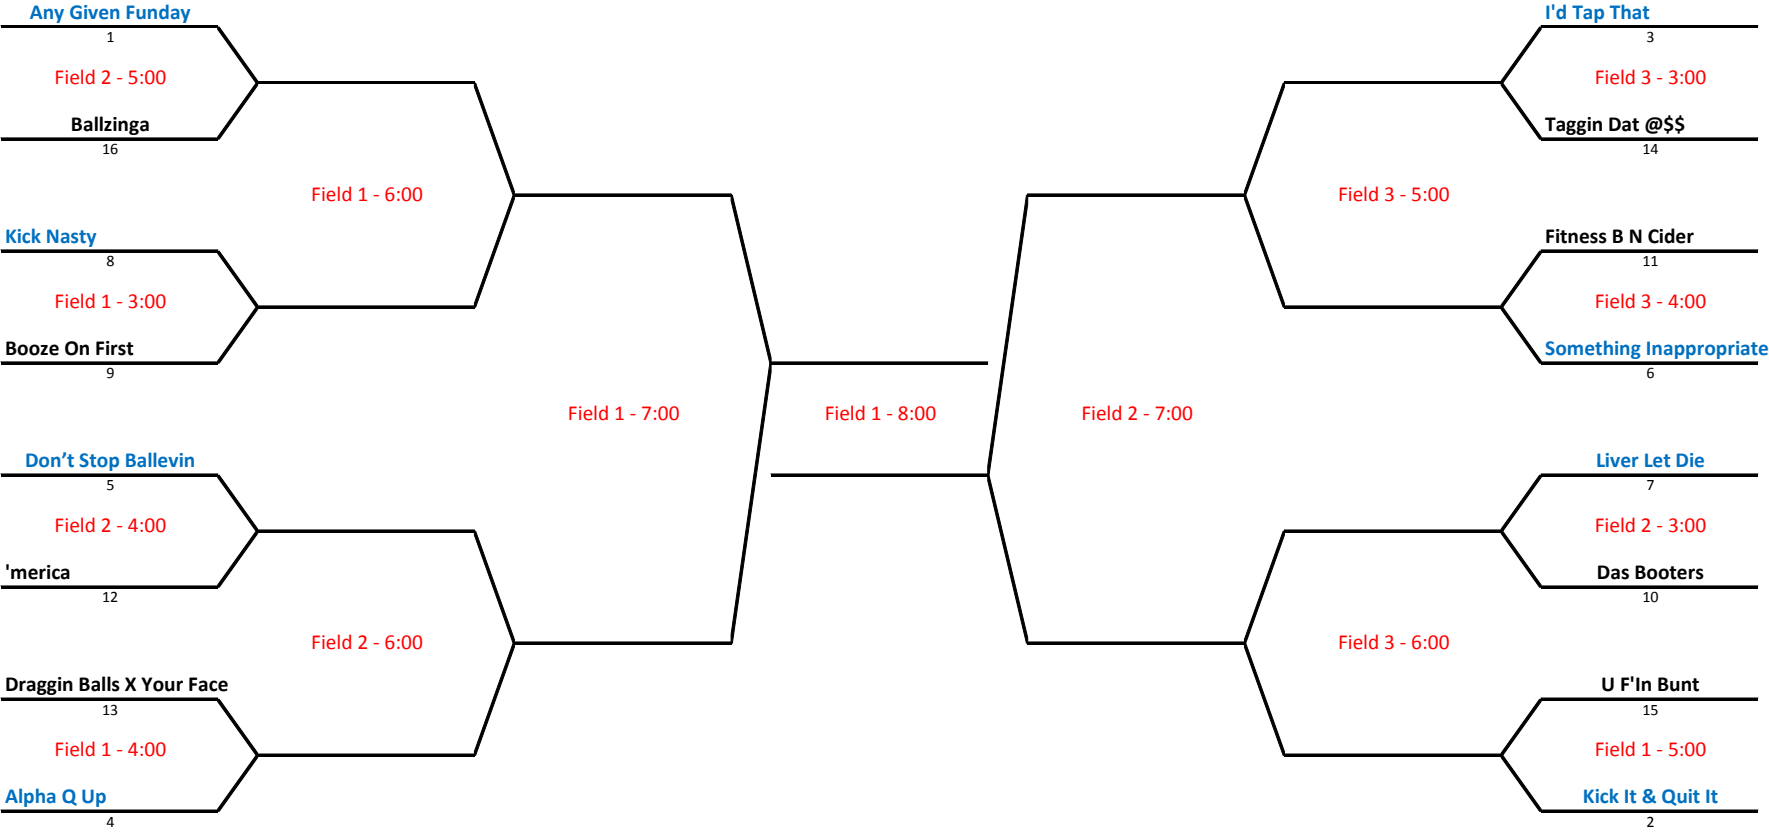

KickballSTL Bi-State Tournament

16-Team Single Elimination Playoff Bracket

Highest ranked team of each game is HOME team